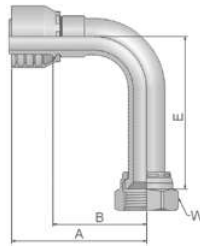

41/3Y Female JIC 37° / 45° Swivel Female 90° Elbow (Long)

ISO 12151-5-SWEL – DKJ 90°L

Part Number		Hose I.D.				Thread	A	B	E	W
46 series	48 series	DN	Inch	Size	mm	UNF	mm	mm	mm	mm
13Y46-4-4	13Y48-4-4	6	1/4	-4	6.4	7/16x20	61	37	46	17
14146-6-4	14148-6-4	6	1/4	-4	6.4	9/16x18	57	34	55	19
14146-6-6	14148-6-6	10	3/8	-6	9.5	9/16x18	57	34	54	19
13Y46-8-6		10	3/8	-6	9.5	3/4x16	59	36.5	62	22
	13Y48-8-6	10	3/8	-6	9.5	3/4x16	55	32	62	22
13Y46-8-8	13Y48-8-8	12	1/2	-8	12.7	3/4x16	59	36	64	22
13Y46-10-10	13Y48-10-10	16	5/8	-10	15.9	7/8x14	61	36	70	27
14146-12-12	14148-12-12	19	3/4	-12	19.1	1 1/16x12	80	54	96	32
14146-16-16	14148-16-16	25	1	-16	25.4	1 5/16x12	98	68	110	41

Approved **fitting series** for **hose types**, depending on size: Also available in stainless steel. Details can be found in CAT 4400.1/UK

46 or 48	441	461LT	462	462TC	462ST	629PU	692PU Twin										
46	463	492	492ST	492TC	692	692Twin	692TC	BCH1									
48	301SN	304	387	387ST	387TC	421RH	421SN	426	421TC	436	441RH	462PU	462PU Twin	BCH2	HT2	...	
	471TC	477	477ST	477TC	477RH	487	487ST	487TC	493	787	787TC	787ST	797	797TC	797ST	811	881